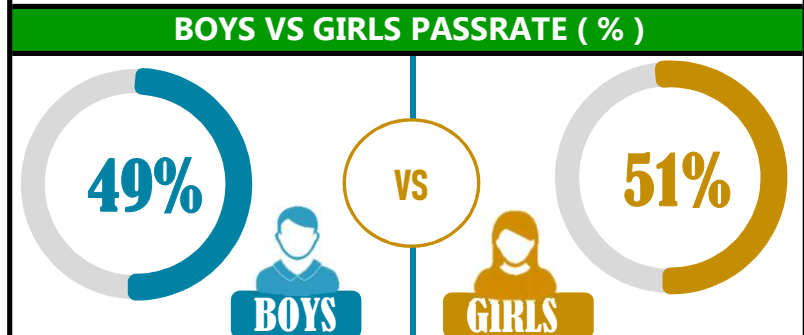

OVERALL GRADE ANALYSIS	NO.	SEATED	%
A	1	18	6%
B	8		44%
C	9		50%
D	0	0	0%
E	0		0%

OVERALL PERFORMANCE ANALYSIS		
REGISTERED	18	100%
SEATED	18	100%
ABSENTEES	0	0%
PASSED	18	100%
FAILED	0	0%