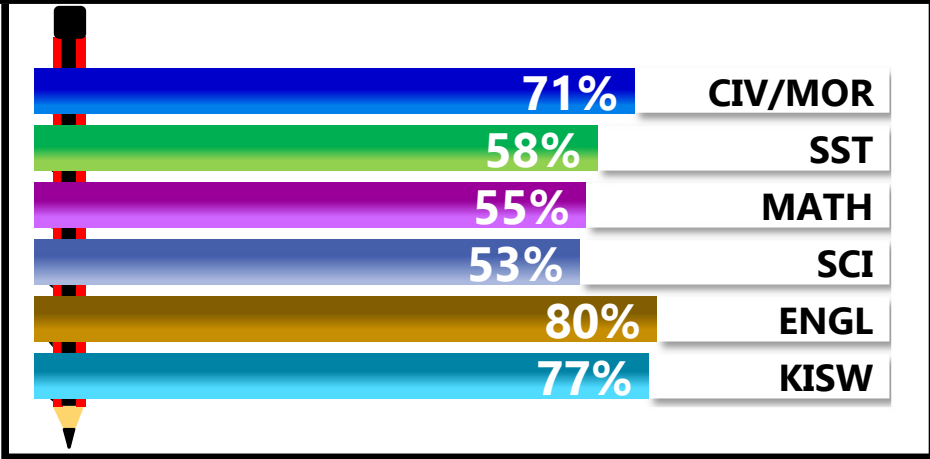

		<h1>SIRAJUL MUNIR</h1>			
REGION: COAST		SCHOOL AVERAGE	196.3	OVERALL GRADE	
DISTRICT: BAGAMOYO				B	
				CATEGORY	
				BELOW 40	

SUBJECT PERFORMANCE ANALYSIS

SUBJECT NAME	AVG	%	RNK
ENGLISH	40.2	80%	1
KISWAHILI	38.3	77%	2
CIVIC & MORAL	35.3	71%	3
SOCIAL STUDIES	28.9	58%	4
MATHEMATICS	27.3	55%	5
SCIENCE	26.4	53%	6
BOYS/GIRLS PASS RATE	STD	AVG	%
BOYS	8	0.49	49%
GIRLS	10	0.51	51%